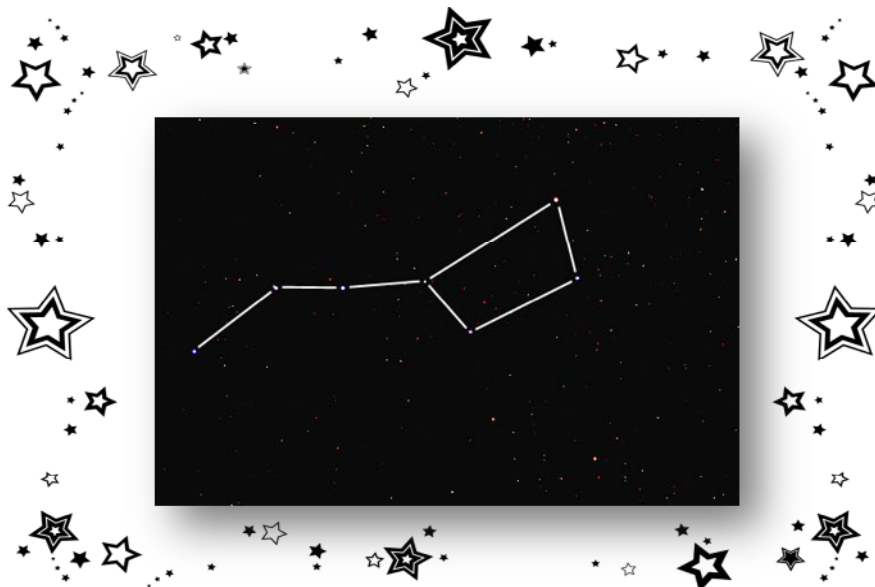

Constellation Fact Sheet

Ursa Major

Name means: _____

Best time of year to view: _____

What direction do you face when looking for this constellation? _____

What **asterism**, or pattern of stars, can be found in this constellation?

Briefly tell the mythical story of how this constellation was formed:

Constellation Fact Sheet

Ursa Major

Name means: _____

Best time of year to view: _____

What direction do you face when looking for this constellation? _____

What **asterism**, or pattern of stars, can be found in this constellation?

Briefly tell the mythical story of how this constellation was formed:

Asterism Fact Sheet

An asterism is a pattern of stars recognized on Earth's night sky which may be part of an official constellation.

The Big Dipper

How many stars make up this asterism? _____

What constellation does this asterism belong to?

What shape or pattern do these stars create?

Interesting Facts:

Asterism Fact Sheet

An asterism is a pattern of stars recognized on Earth's night sky which may be part of an official constellation.